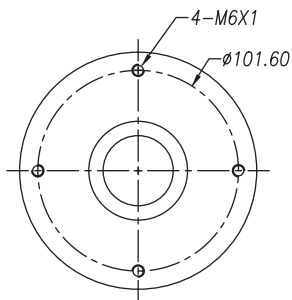

## Applications

PC-5038

The PC-5038 is designed to mate standard bolt on style compression drivers with 1.5 inch (38.1mm) exit diameters to horns that feature standard 2.0 inch (50mm) bolt on throat geometries.

## Specifications

Overall Dimension	: 120 x 47	mm.
Material	: Aluminium	
Net Weight	: 0.46 kg (1.01 lbs.)	
Shipping Weight	: 0.52 kg (1.14 lbs.)	
Packing Dimension	: 150 x 150 x 60	mm.

TOP VIEW

BOTTOM VIEW