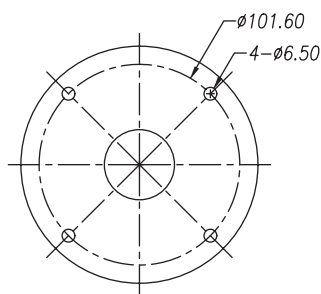

## Applications

PC-5038

The PC-5038 is designed to mate standard bolt on style compression drivers with 1.5 inch (38.1mm) exit diameters to horns that feature standard 2.0 inch (50mm) bolt on throat geometries.

## Specifications

Overall Dimension	: 120 x 47	mm.
Material	: Aluminium	
Net Weight	: 0.46 kg (1.01 lbs.)	
Shipping Weight	: 0.52 kg (1.14 lbs.)	
Packing Dimension	: 150 x 150 x 60	mm.

TOP VIEW

BOTTOM VIEW