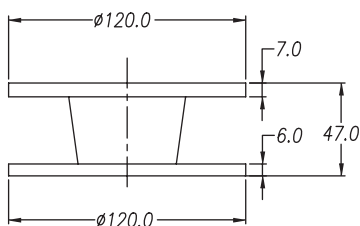

## Applications

PC-5038

The PC-5038 is designed to mate standard bolt on style compression drivers with 1.5 inch (38.1mm) exit diameters to horns that feature standard 2.0 inch (50mm) bolt on throat geometries.

## Specifications

Overall Dimension	: 120 x 47	mm.
Material	: Aluminium	
Net Weight	: 0.46 kg (1.01 lbs.)	
Shipping Weight	: 0.52 kg (1.14 lbs.)	
Packing Dimension	: 150 x 150 x 60	mm.

TOP VIEW

BOTTOM VIEW